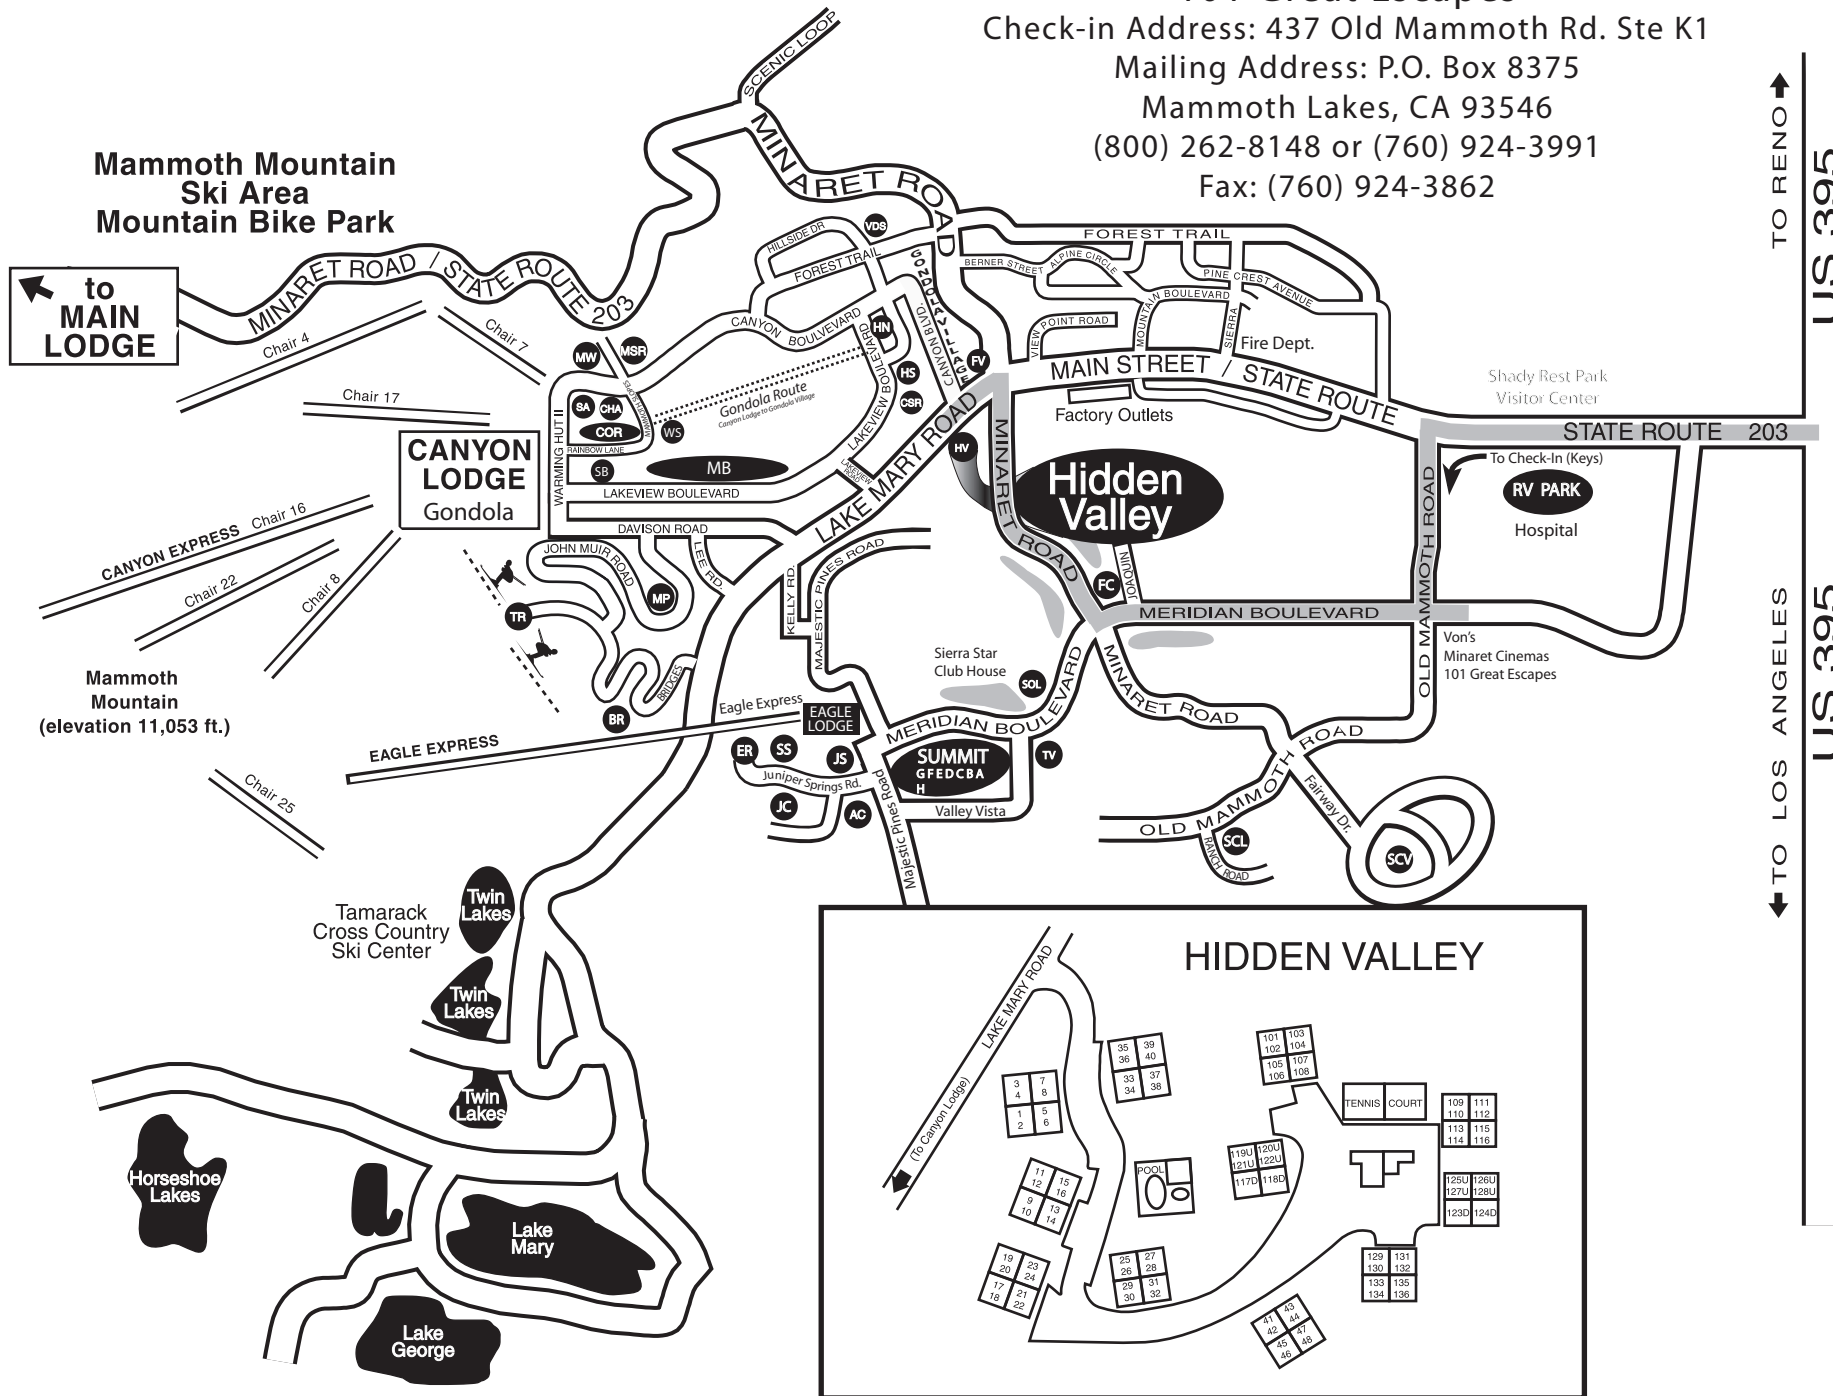

101 Great Escapes

Check-in Address: 437 Old Mammoth Rd. Ste K1

Mailing Address: P.O. Box 8375

Mammoth Lakes, CA 93546

(800) 262-8148 or (760) 924-3991

Fax: (760) 924-3862

Hidden Valley: Left on Meridian Blvd., Right on Old Mammoth, Left on Main, cross Minaret Road, 1st Left into Hidden Valley Condos.